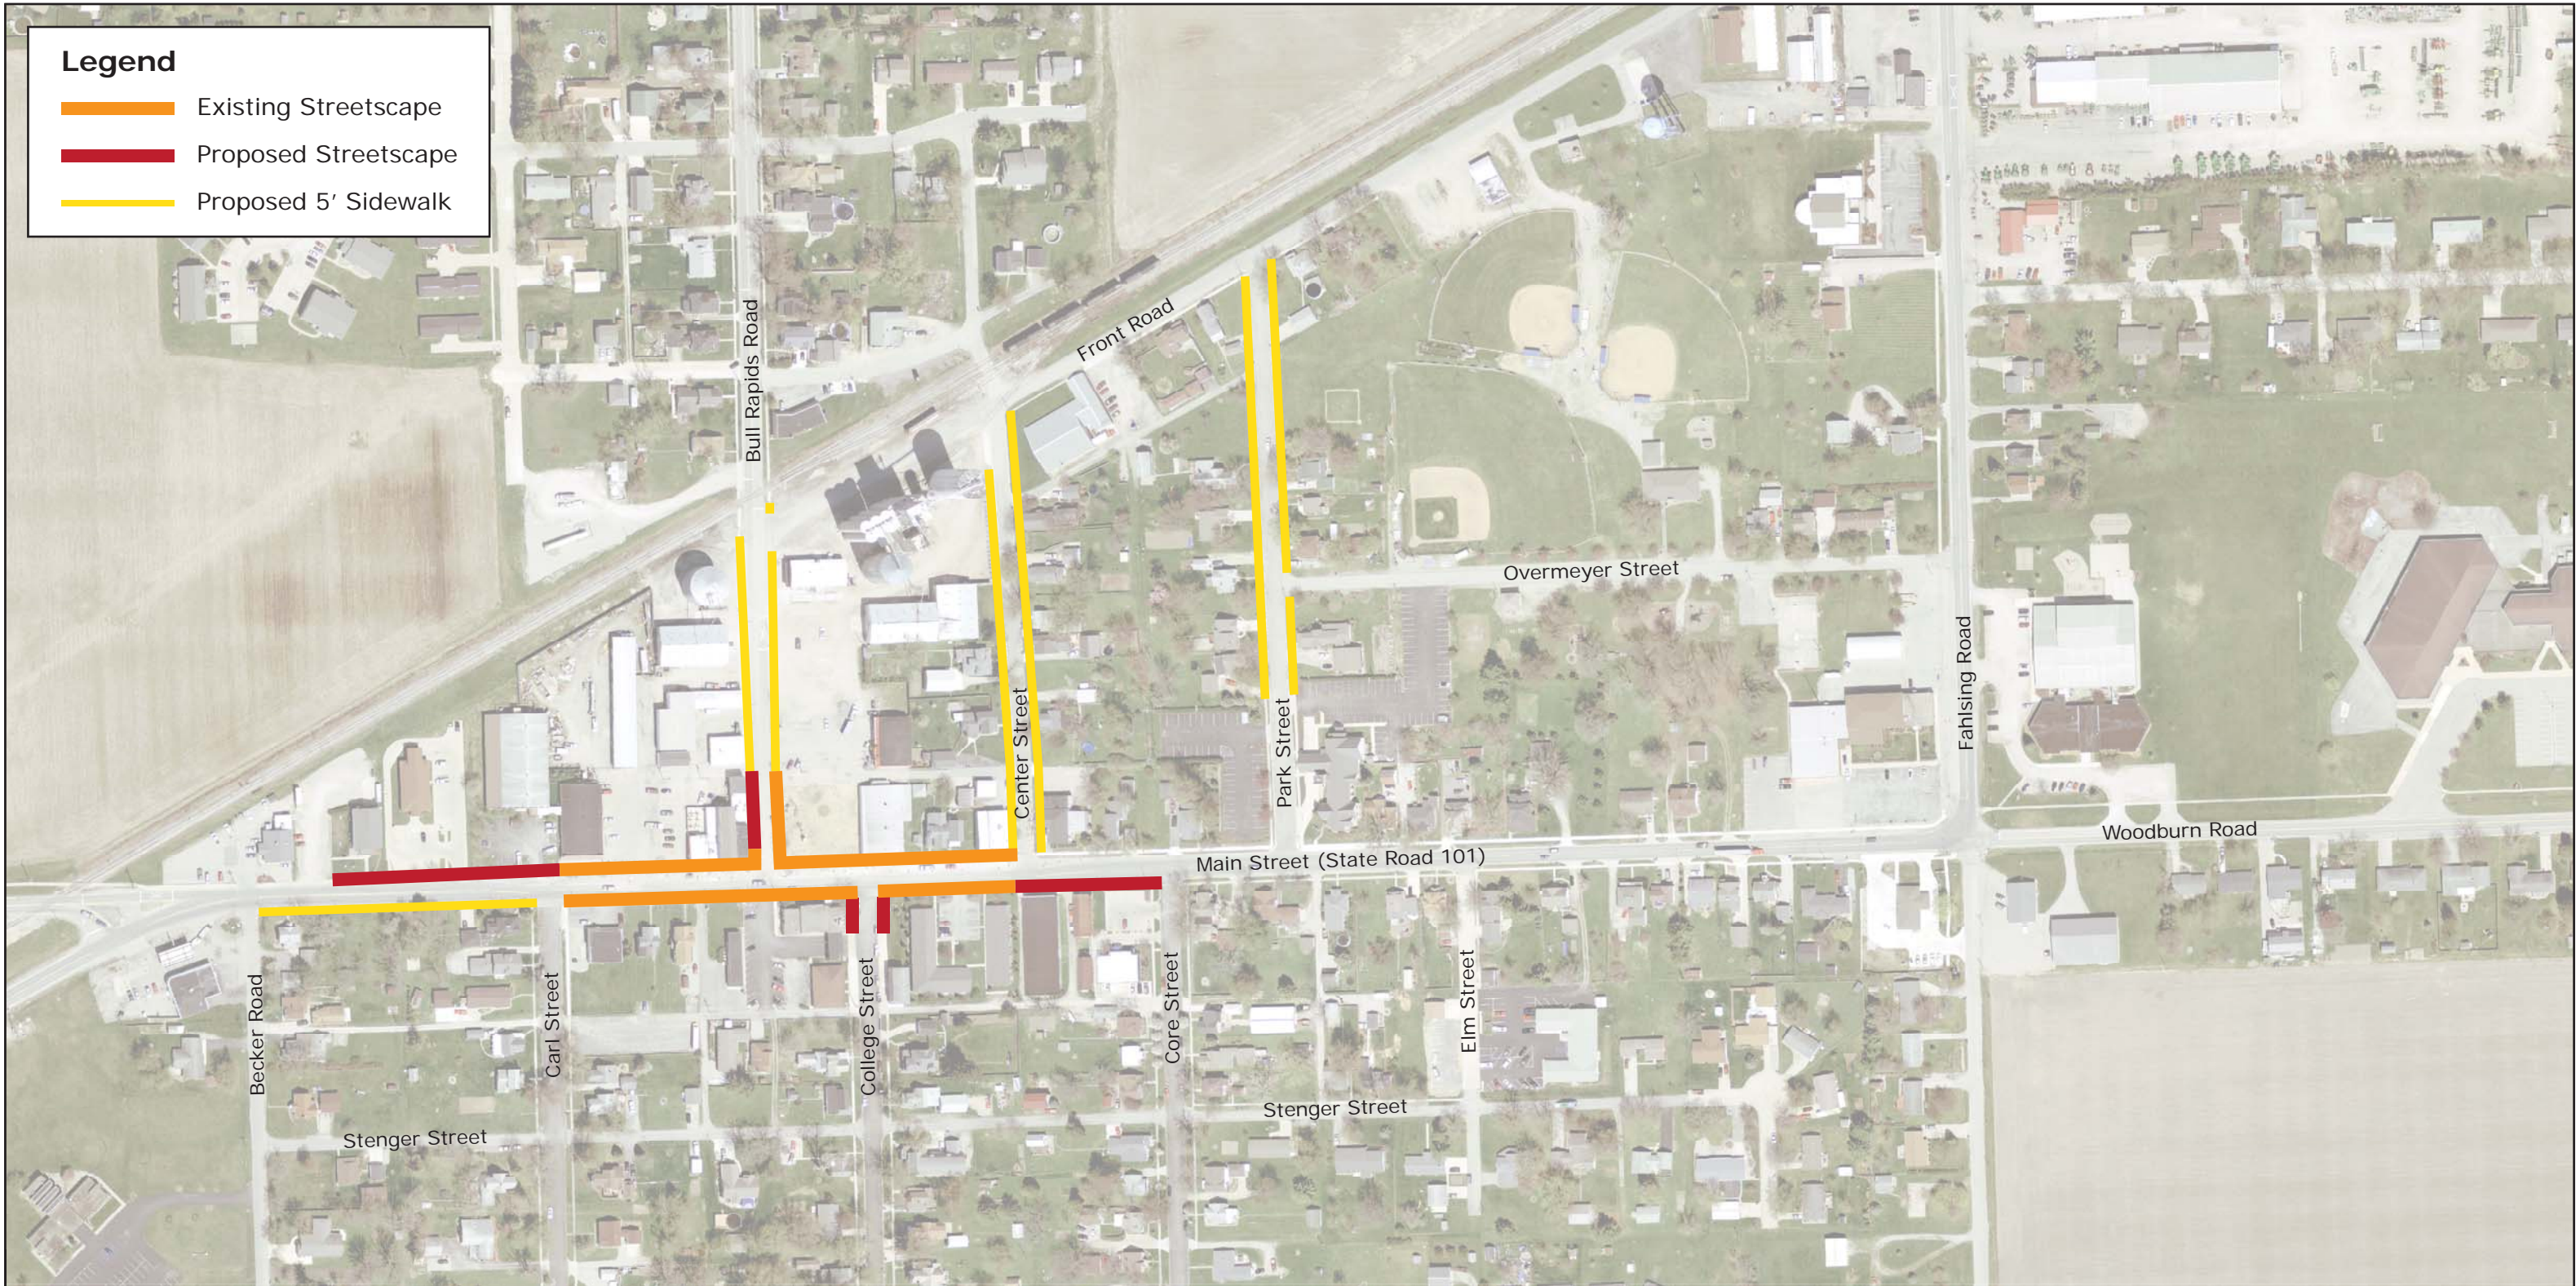

City of Woodburn

Legend

- Existing Streetscape
- Proposed Streetscape
- Proposed 5' Sidewalk

Proposed Streetscape and Sidewalk Improvements

August 17, 2018

Not To Scale